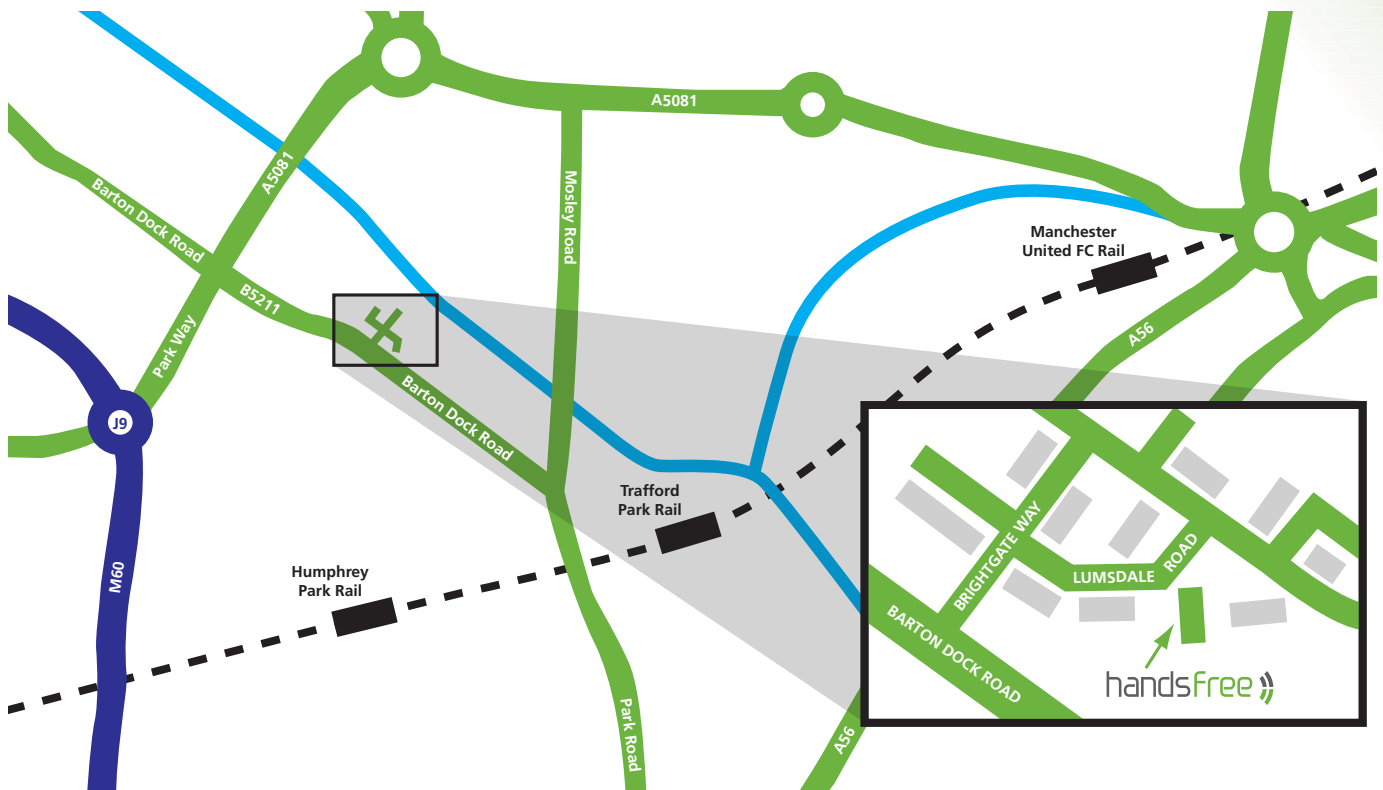

Location

The Hands Free Company's office is located about **1 mile East of The Trafford Centre**

Driving Directions

From **M60 Motorway** take **junction 9** onto **A5081 to Trafford Park**

Very shortly afterwards take **B5211 to Mossfield**

Turn **right to Mossfield B5211** - you are now on **Barton Dock Road**

Go under bridge and pass sign for **Trafford Park - Mossfield**

Take **second turning left** onto **Brightgate Way (Cobra Court)**

Take **first right** into **Lumsdale Road**

We are the **third building on the right**, just look out for our large sign on the building

Public Transport

Manchester's Picadilly, Victoria and Oxford Road stations are all approximately 8 miles from our offices. Taxis are available at all stations. See www.gmpte.com for further public transport information (buses, local trains and trams).